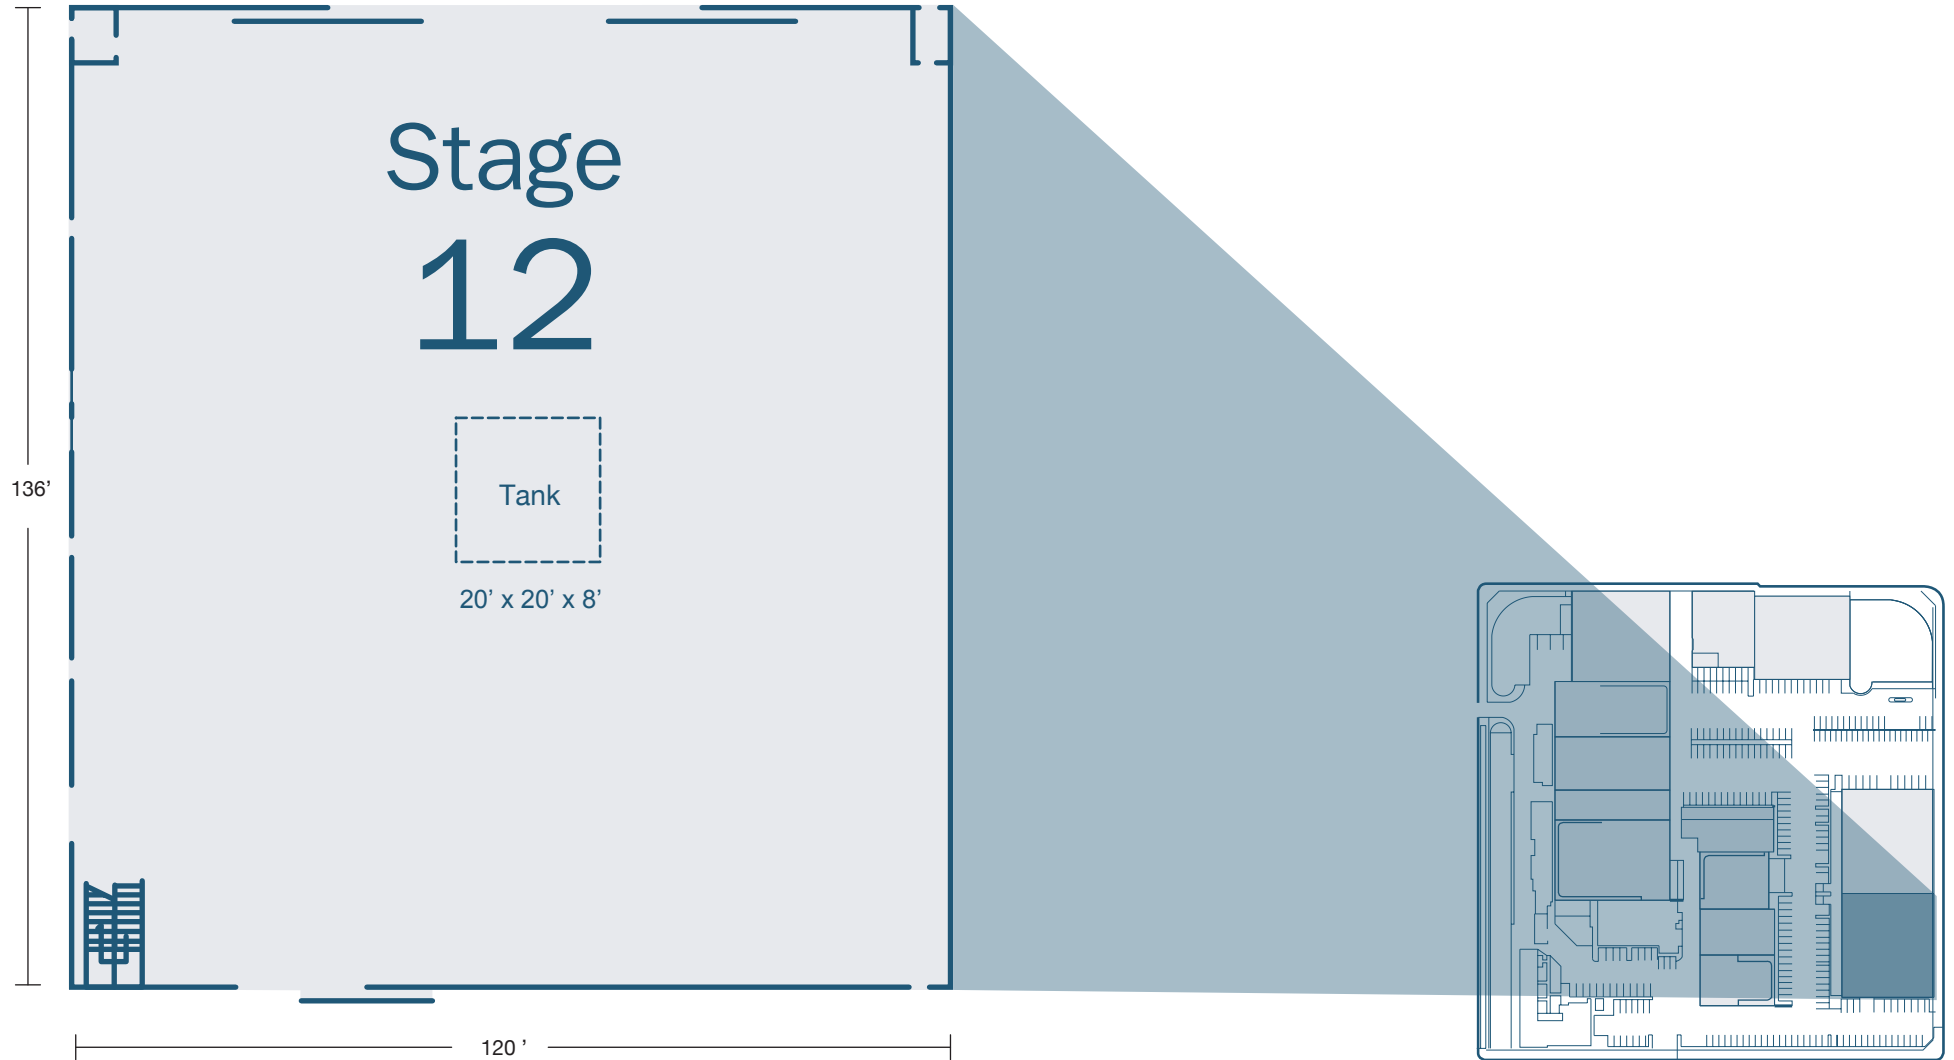

RALEIGH STUDIOS

Raleigh Studios Hollywood

5300 Melrose Avenue
Hollywood, CA
raleighstudios.com
888.960.FILM

HOLLYWOOD
sound stage 12

STAGE	SQ. FT.	DIMENSIONS	HEIGHT Ft	FLOOR	DOOR (W x H)	POWER	AC / HEAT
12	16,320	136' x 120'	45'	Wood Over Concrete	52' x 20'	8,000 amps	105

Connects to stage 11

While the information contained herein is believed to be accurate it is not guaranteed. 2017 Raleigh Studios