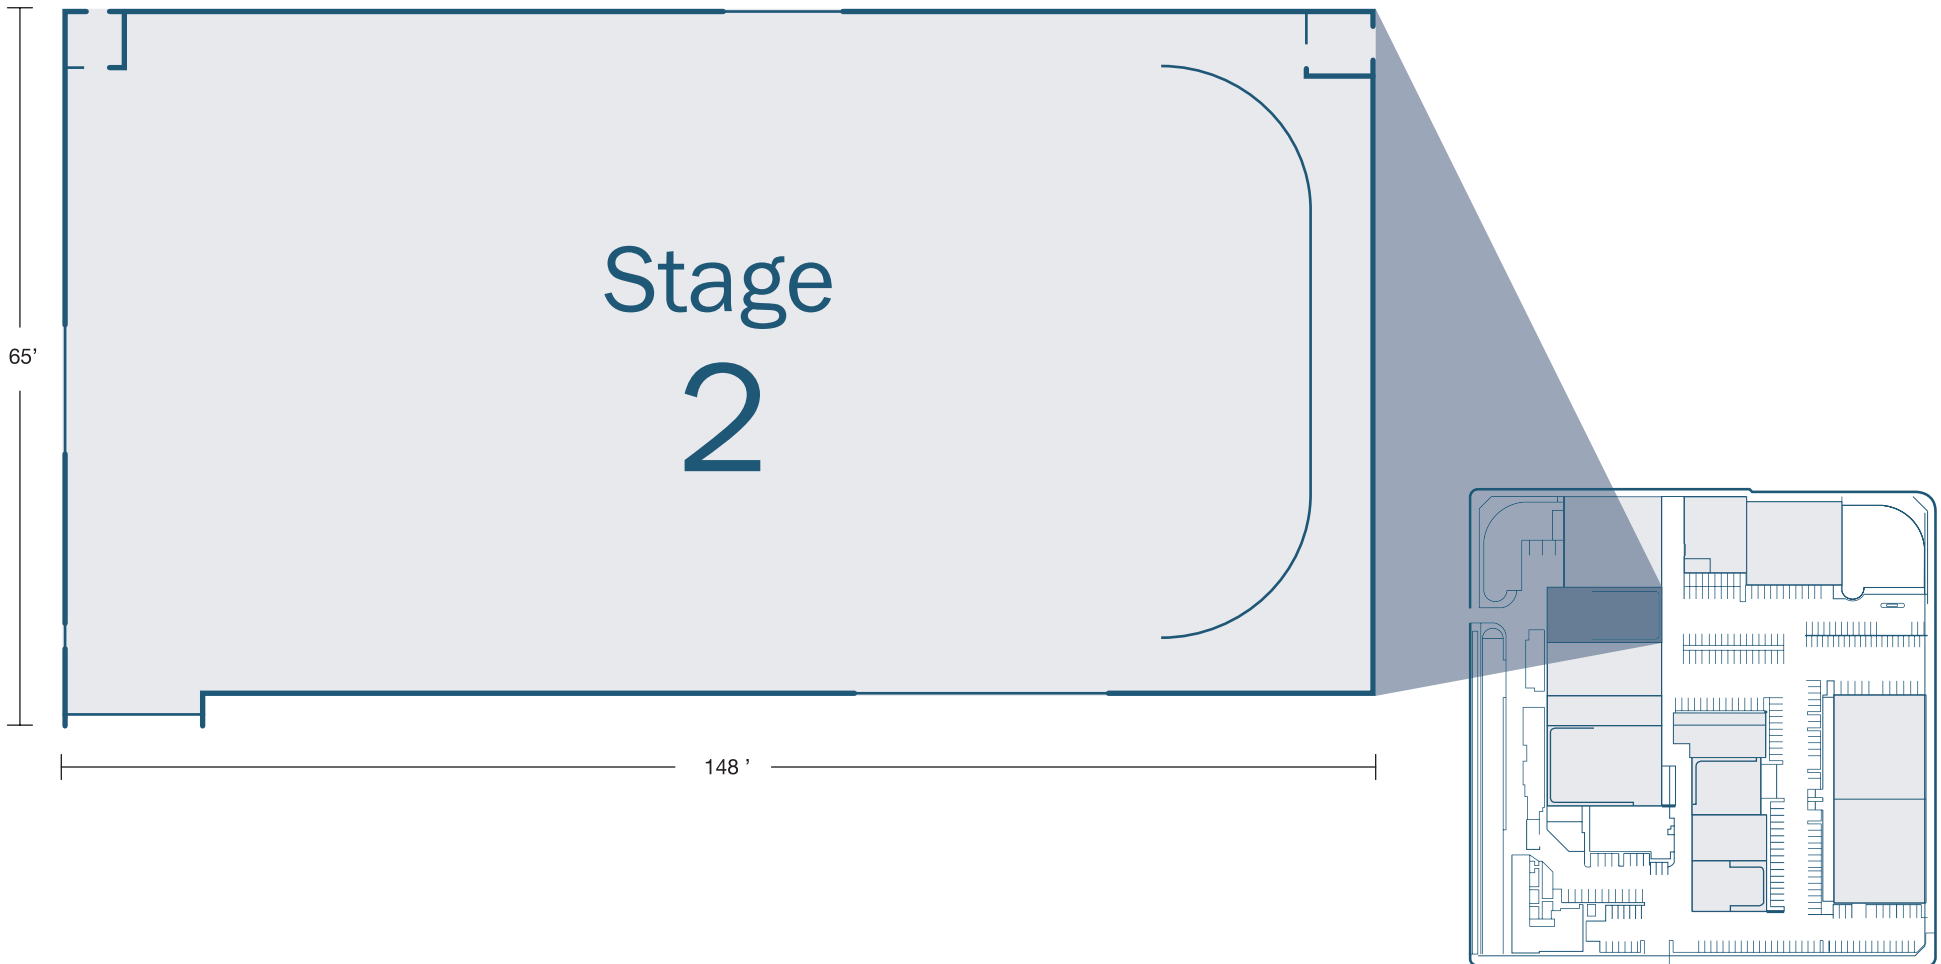

RALEIGH STUDIOS

Raleigh Studios Hollywood

5300 Melrose Avenue  
Hollywood, CA  
raleighstudios.com  
888.960.FILM

HOLLYWOOD sound stage 02	STAGE	SQ. FT.	DIMENSIONS	HEIGHT Ft	FLOOR	DOOR (W x H)	POWER	AC / HEAT
	2	9,620	148' x 65'	25'	Raised Wood Floor	14' 2" x 13' 8"	2,000 amps	40