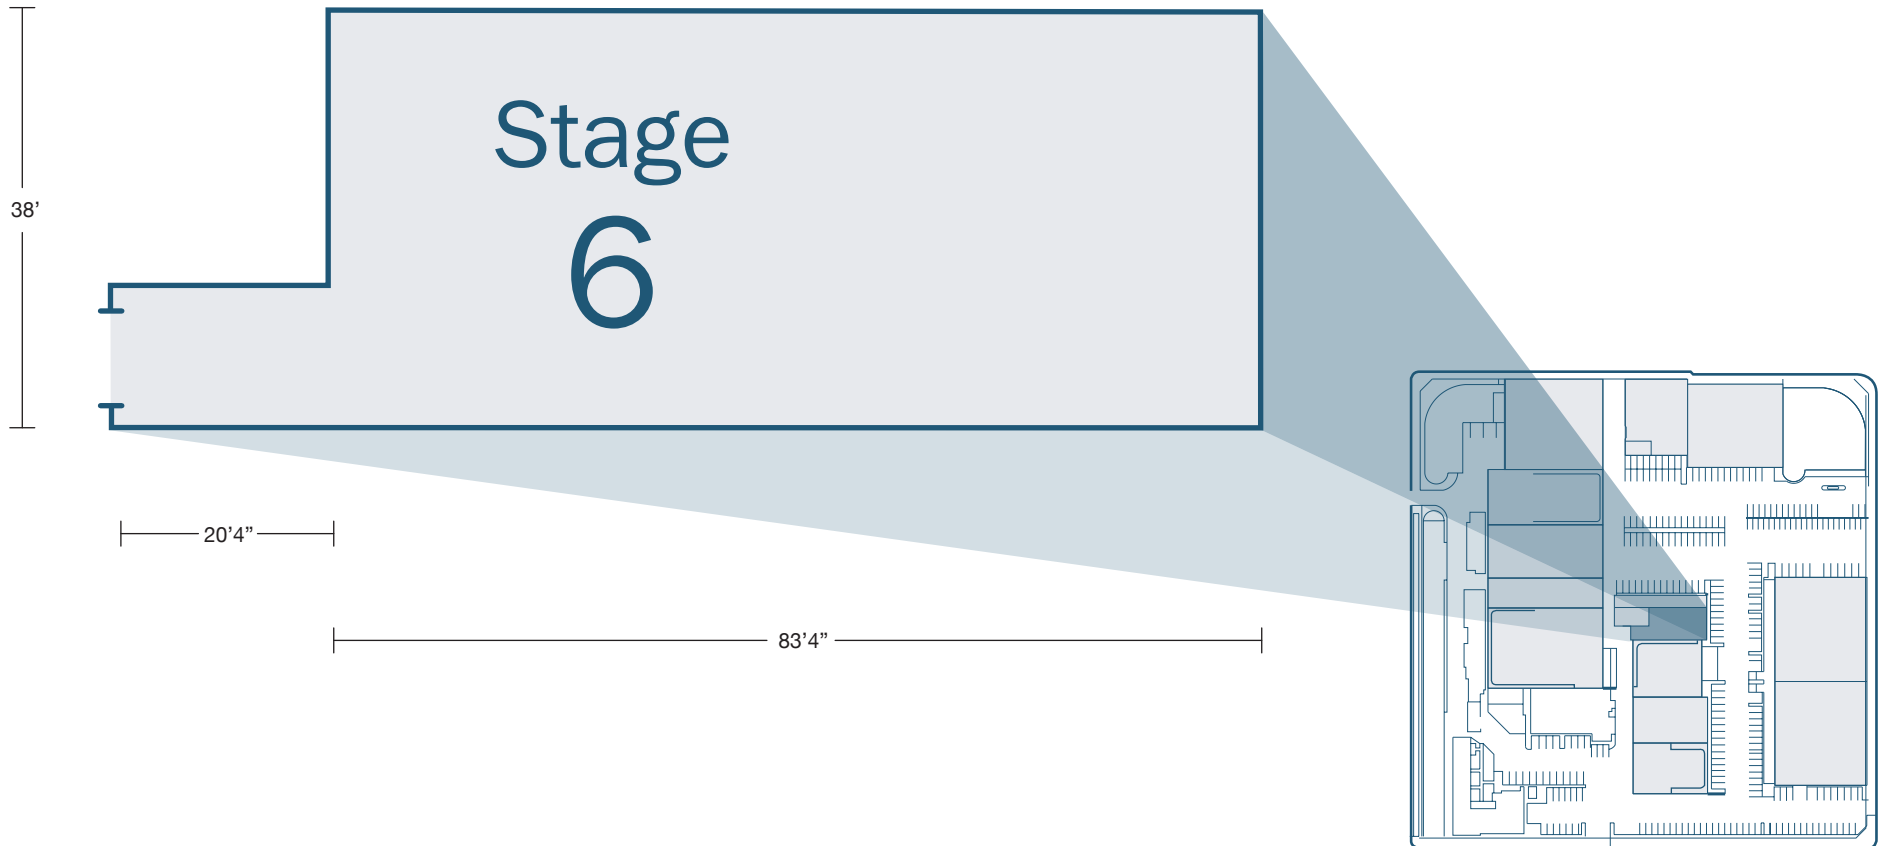

RALEIGH STUDIOS

Raleigh Studios Hollywood

5300 Melrose Avenue
Hollywood, CA
raleighstudios.com
888.960.FILM

HOLLYWOOD sound stage 06	STAGE	SQ. FT.	DIMENSIONS	HEIGHT Ft	FLOOR	DOOR (W x H)	POWER	AC / HEAT
	6	3,200	83'4" x 38'	18'	Raised Wood Floor	11' 7" x 15' 9"	2,800 amps	10 tons