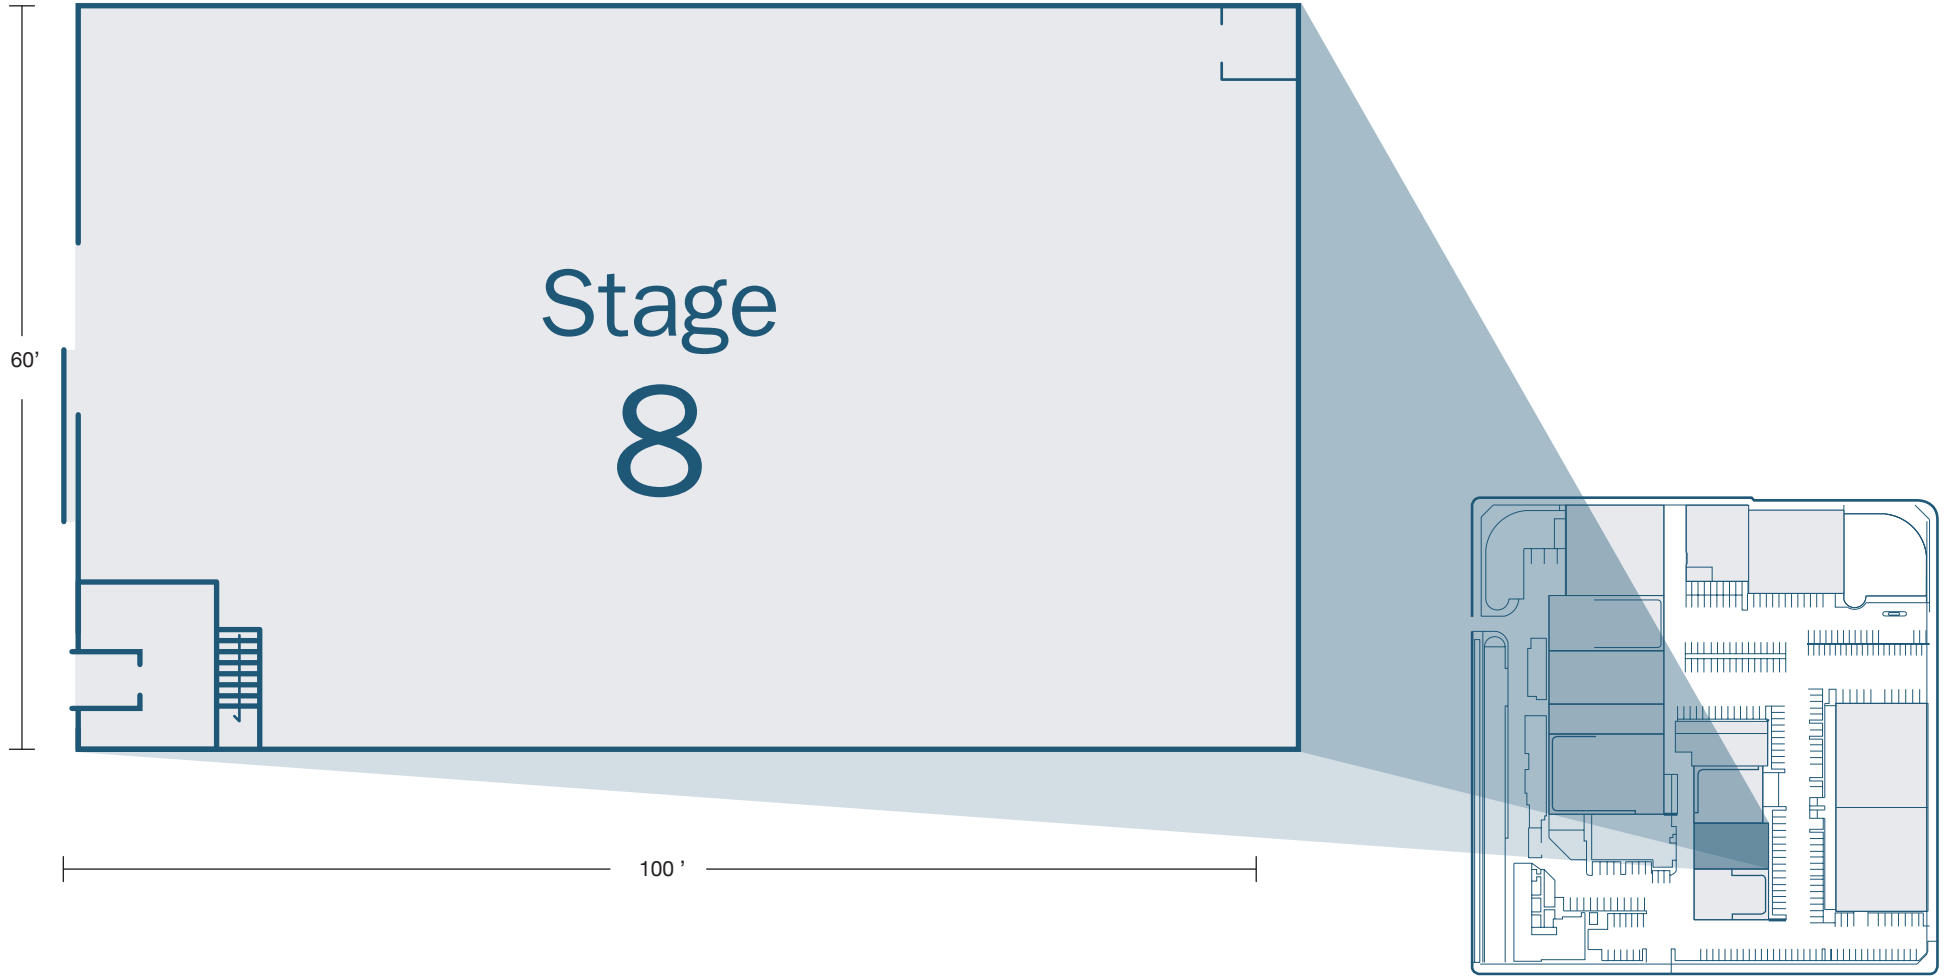

RALEIGH STUDIOS

Raleigh Studios Hollywood

5300 Melrose Avenue
Hollywood, CA
raleighstudios.com
888.960.FILM

HOLLYWOOD sound stage 08	STAGE	SQ. FT.	DIMENSIONS	HEIGHT Ft	FLOOR	DOOR (W x H)	POWER	AC / HEAT
	8	6,000	100' x 60'	20'	Wood Over Concrete	14' x 16'	1,200 amps	30